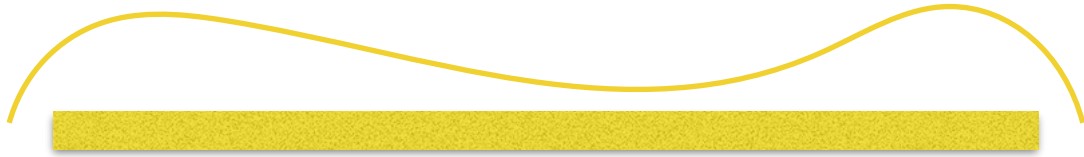

HOW TO MOUNT

PAPER TO CANVAS

Materials List:

- A canvas that is one inch smaller than the paper you want to mount. For instance, if your paper is 12" x 14", your canvas should be 11" x 13" or close.
- Soft Gel Gloss to use as your "glue"
- An Exacto knife with a very sharp, brand new blade.
- Freezer paper.
- Black plastic garbage bag.
- Old beach towel or blanket.
- Paper towels.
- Soft large brush.
- Heavy books.